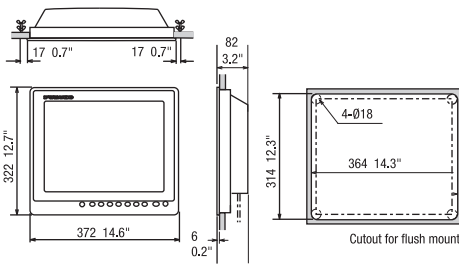

## Specifications

	MU-152	MU-152HD	MU-192HD	MU-192	MU-270W
Screen size	15"	15"	19"	19"	27"
Resolution	1024 x 768 (XGA)	1024 x 768 (XGA)	1280 x 1024 (SXGA)	1280 x 1024 (SXGA)	1920 x 1200 (WUXGA)
Contrast	900 : 1	2500 : 1	2000 : 1	1000 : 1	1500 : 1
Viewing angle	±80°			±88°	±85°
Brightness	Max 400 cd/m <sup>2</sup>	Max 1,000 cd/m <sup>2</sup>	Max 1,000 cd/m <sup>2</sup>	Max 400 cd/m <sup>2</sup>	Max 400 cd/m <sup>2</sup>
<b>Interface</b>					
Port	Analog RGB x1, DVI-D x2 Composite x3	HDMI x1, Analog RGB x1 DVI-D x1, Composite x1	HDMI x1, Analog RGB x1 DVI-D x1, Composite x1		Analog RGB x1 DVI-D x2, Composite x1
<b>Power Supply</b>					
	12-24 VDC / 1.9 - 0.9 A	12-24 VDC / 2.5 - 1.3 A	12-24 VDC / 4.9 - 2.3 A	100-230.VAC / 0.4 - 0.3 A	100-230 VAC / 0.6 - 0.4 A
<b>Environment</b>					
Ambient temperature	-15 °C ~ + 55 °C				
Degree of protection	IP56 (Front Panel), IP22 (Rear)			IP22 (Front Panel & Rear)	
<b>Parts</b>					
Standard	1. Display Unit 2. Installation Materials, Accessories and Spare Parts				
	Flush Mount Kit (for fixing at rear)	Flush Mount Kit (for fixing at rear)	Flush Mount Kit (for fixing at rear)	Flush Mount Kit (for fixing at front)	Flush Mount Kit (for fixing at front)
Option		1. Cable Assembly 2. Bracket Assembly (w/knobs) 3. Hood Assembly 4. Flush Mount Kit (for fixing at front)		1. Cable Assembly 2. Bracket Assembly 3. Hood Assembly 4. Dust Cover 5. Flush Mount Kit (rear)	1. Cable Assembly 2. Bracket Assembly 3. Hood Assembly 4. Dust Cover 5. Flush Mount Kit (rear)

## Drawings

**MU-152HD**  
Flush Mount  
4.5 kg 9.9 lb

**Bracket Mount**  
6.9 kg 15.2 lb

**MU-192HD**  
Flush Mount  
6.6 kg 14.5 lb

**Bracket Mount**  
9.7 kg 21.3 lb

**MU-152**  
Flush Mount 4.9 kg 10.8 lb