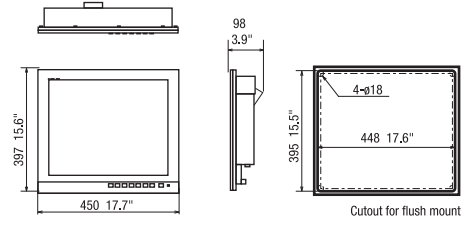

MU-192HD
Flush Mount
6.6 kg 14.5 lb