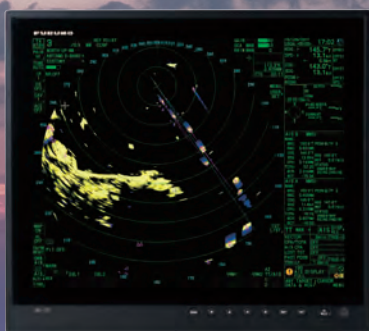

ors

NEW MU-192

1280 x 1024 (SXGA) 19"