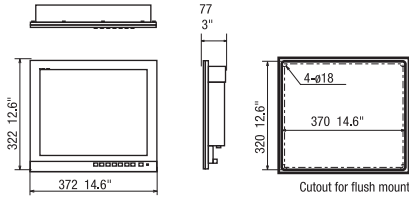

Bracket Mount
6.9 kg 15.2 lb

Drawings

MU-152HD
Flush Mount
4.5 kg 9.9 lb