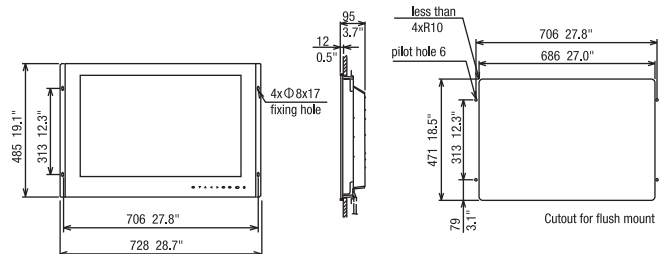

**Bracket Mount** 6.9 kg 15.2 lb

**MU-192**  
Flush Mount 8.0 kg 17.6 lb

**Bracket Mount** 10.4 kg 22.9 lb

**MU-270W**  
Bracket Mount  
21 kg 46.3 lb

**Flush Mount**  
13 kg 28.7 lb

Beware of similar products