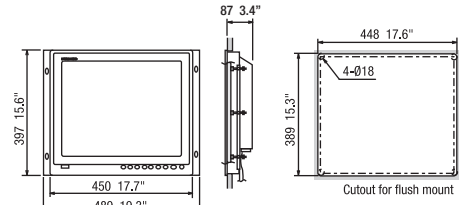

MU-192
Flush Mount 8.0 kg 17.6 lb