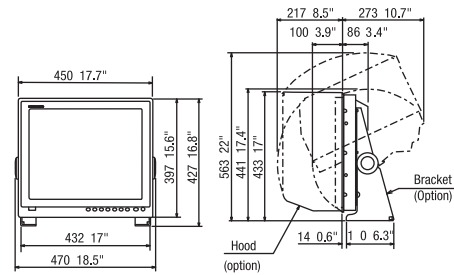

Bracket Mount 10.4 kg 22.9 lb