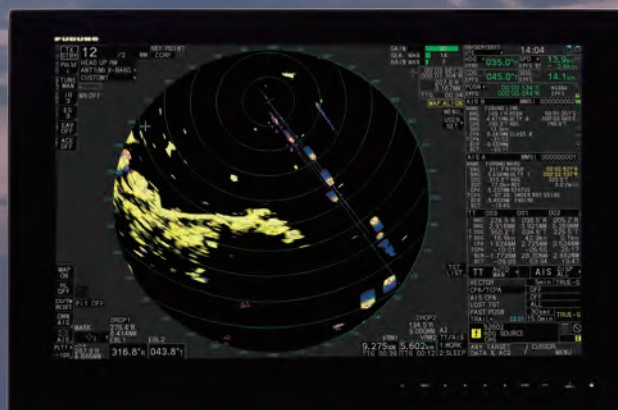

## Waterproof and resistant

The MU-152/152HD/192HD has a waterproof display and is built to stand up to tough marine conditions when mounted at fly bridge console. The display can be rinsed with water for easy, worry-free cleaning.

ors

**NEW** MU-192

1280 x 1024 (SXGA) 19"

MU-270W

1920 x 1200 (WUXGA) 27"

## Compact and lightweight

The MU-Display series is slim in depth, light weight, and is so compact that it fits right into virtually any console. Its space-saving design makes optimum use of your dashboard.

Optional easy to mount and adjustable bracket

The piano black glossy screen creates a stylish high-tech look on your helm