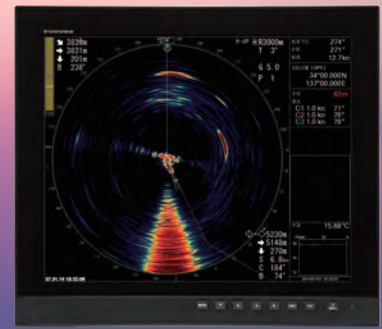

# Discover our amazing range of monitors

MU-152

1024 x 768 (XGA) 15"

**NEW** MU-152HD

1024 x 768 (XGA) 15"

**NEW** MU-192HD

1280 x 1024 (SXGA) 19"

## Superb quality Furuno monitors for your products

- ▶ Excellent vibration and shock resistant design.
- ▶ High-brightness, high-resolution LCD for colourful video presentation even in direct sunlight.
- ▶ Various format compatible input interfaces.
- ▶ Low-profile design for a neat and beautiful console.

## Waterproof and resistant

The MU-152/152HD/192HD has a waterproof display and is built to stand up to tough marine conditions when mounted at fly bridge console. The display can be rinsed with water for easy, worry-free cleaning.

Optional easy to mount and adjustable bracket

The piano black glossy screen creates a stylish high-tech look on your helm