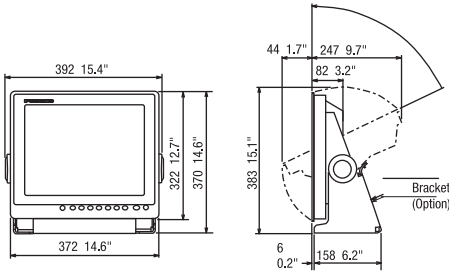

Bracket Mount 6.9 kg 15.2 lb