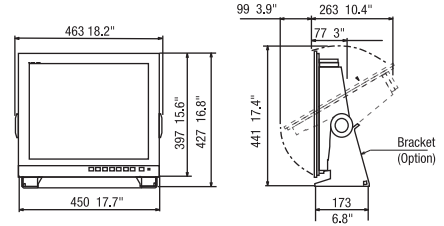

Bracket Mount
9.7 kg 21.3 lb