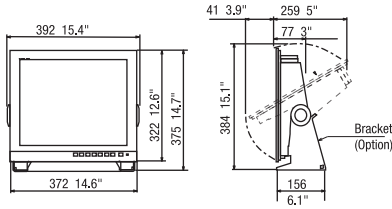

Bracket Mount
6.9 kg 15.2 lb