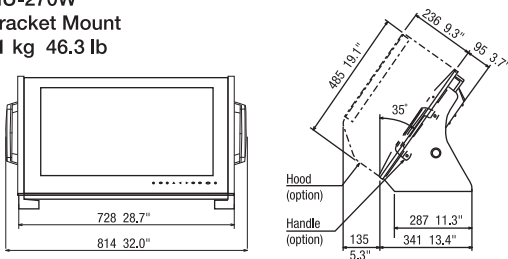

**Bracket Mount** 6.9 kg 15.2 lb

**MU-192**  
Flush Mount 8.0 kg 17.6 lb

**Bracket Mount** 10.4 kg 22.9 lb

**MU-270W**  
Bracket Mount  
21 kg 46.3 lb

**Flush Mount**  
13 kg 28.7 lb

Beware of similar products